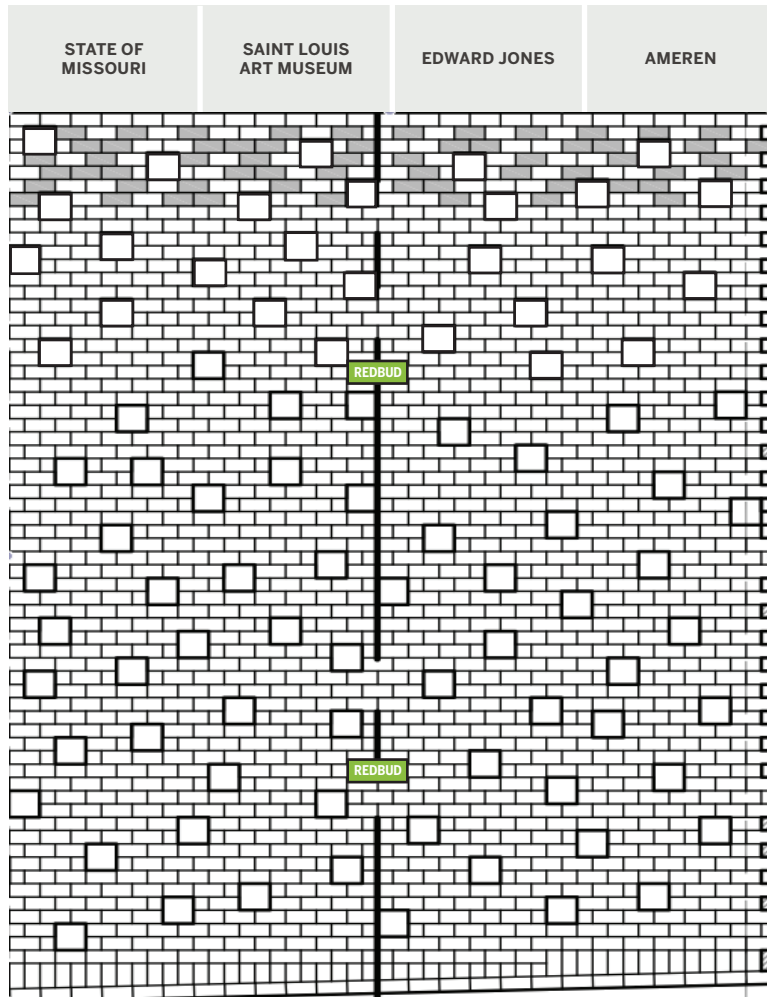

BIRCH

PINE

SPRUCE

MAPLE

OAK

HICKORY

ELM

**REDBUD**

CEDAR

**REFLECTING POOL**

# BRICK PAVER PLAZA SECTION MAP

## How to locate your brick:

Your brick is located in the REDBUD section.

The REDBUD section is the second section from the right of the Brick Paver Plaza bordered at the top by the large granite pavers shown to the left.