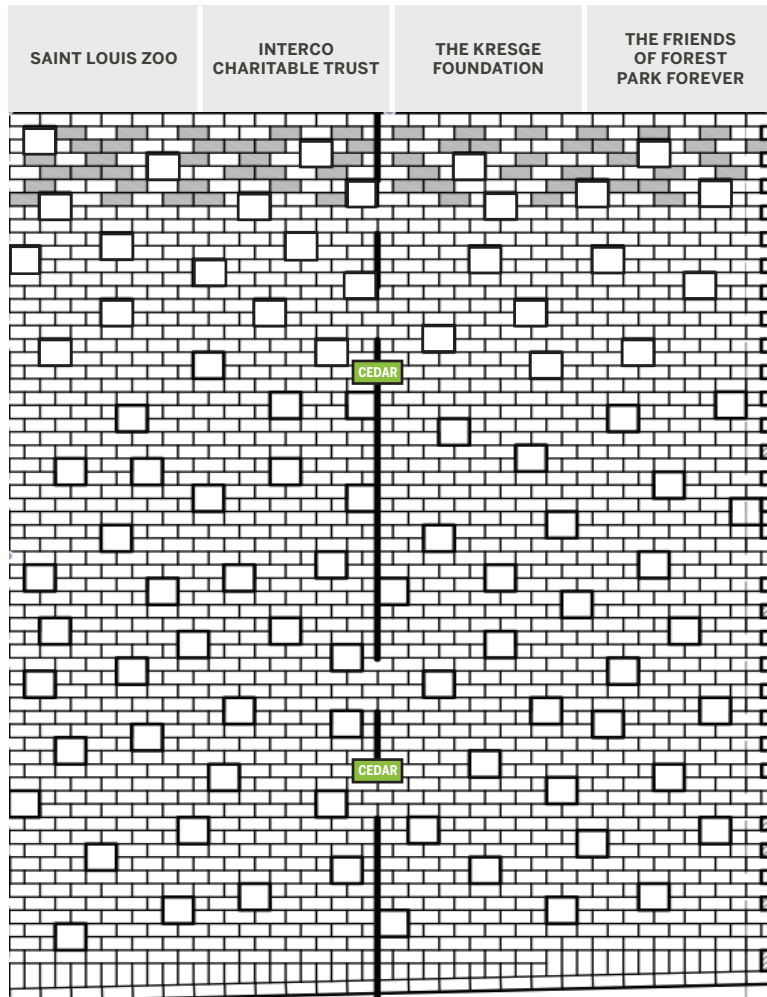

BIRCH

PINE

SPRUCE

MAPLE

OAK

HICKORY

ELM

REDBUD

CEDAR

REFLECTING POOL

BRICK PAVER PLAZA SECTION MAP

How to locate your brick:

Your brick is located in the CEDAR section.

The CEDAR section is the first section from the right of the Brick Paver Plaza bordered at the top by the large granite pavers shown to the left.